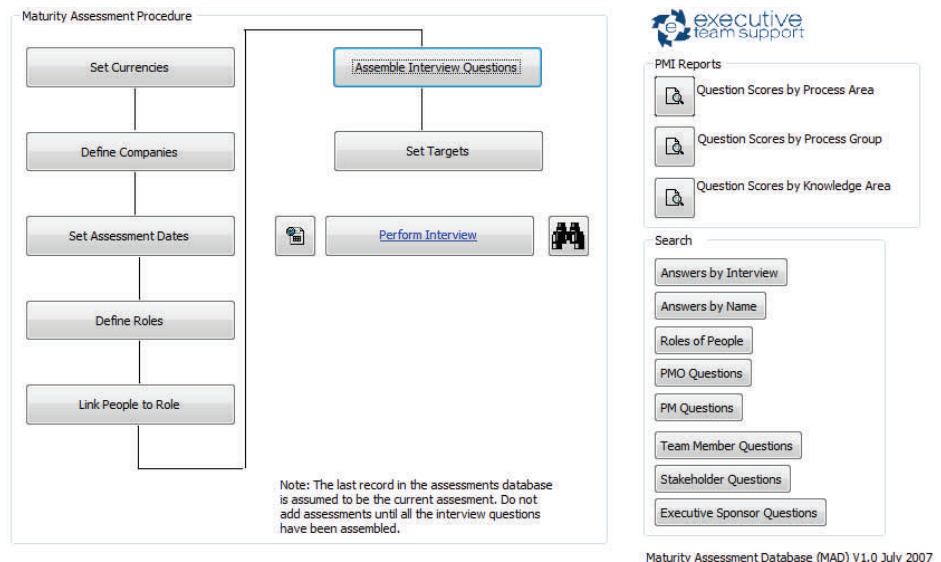

MATURITY ASSESSMENTS

CREATING COMPETITIVE ADVANTAGE

The ETS Maturity Assessment Database (affectionately named MAD) is now released at Version 6. Aligned with the Project Management Institute (PMI) the database contains over 250 entries which can pinpoint the exact state of an organisations maturity.

Our maturity assessments can be performed on different areas of an organisation—from departmental level, all the way up through a division to even a whole company.

A full reporting pack detailing the results of a maturity assessment and making recommendations on where to make the largest gains in the shortest timeframes is provided at the end of the assessment. If a number of these are performed over a period of time, improvements can be measured.